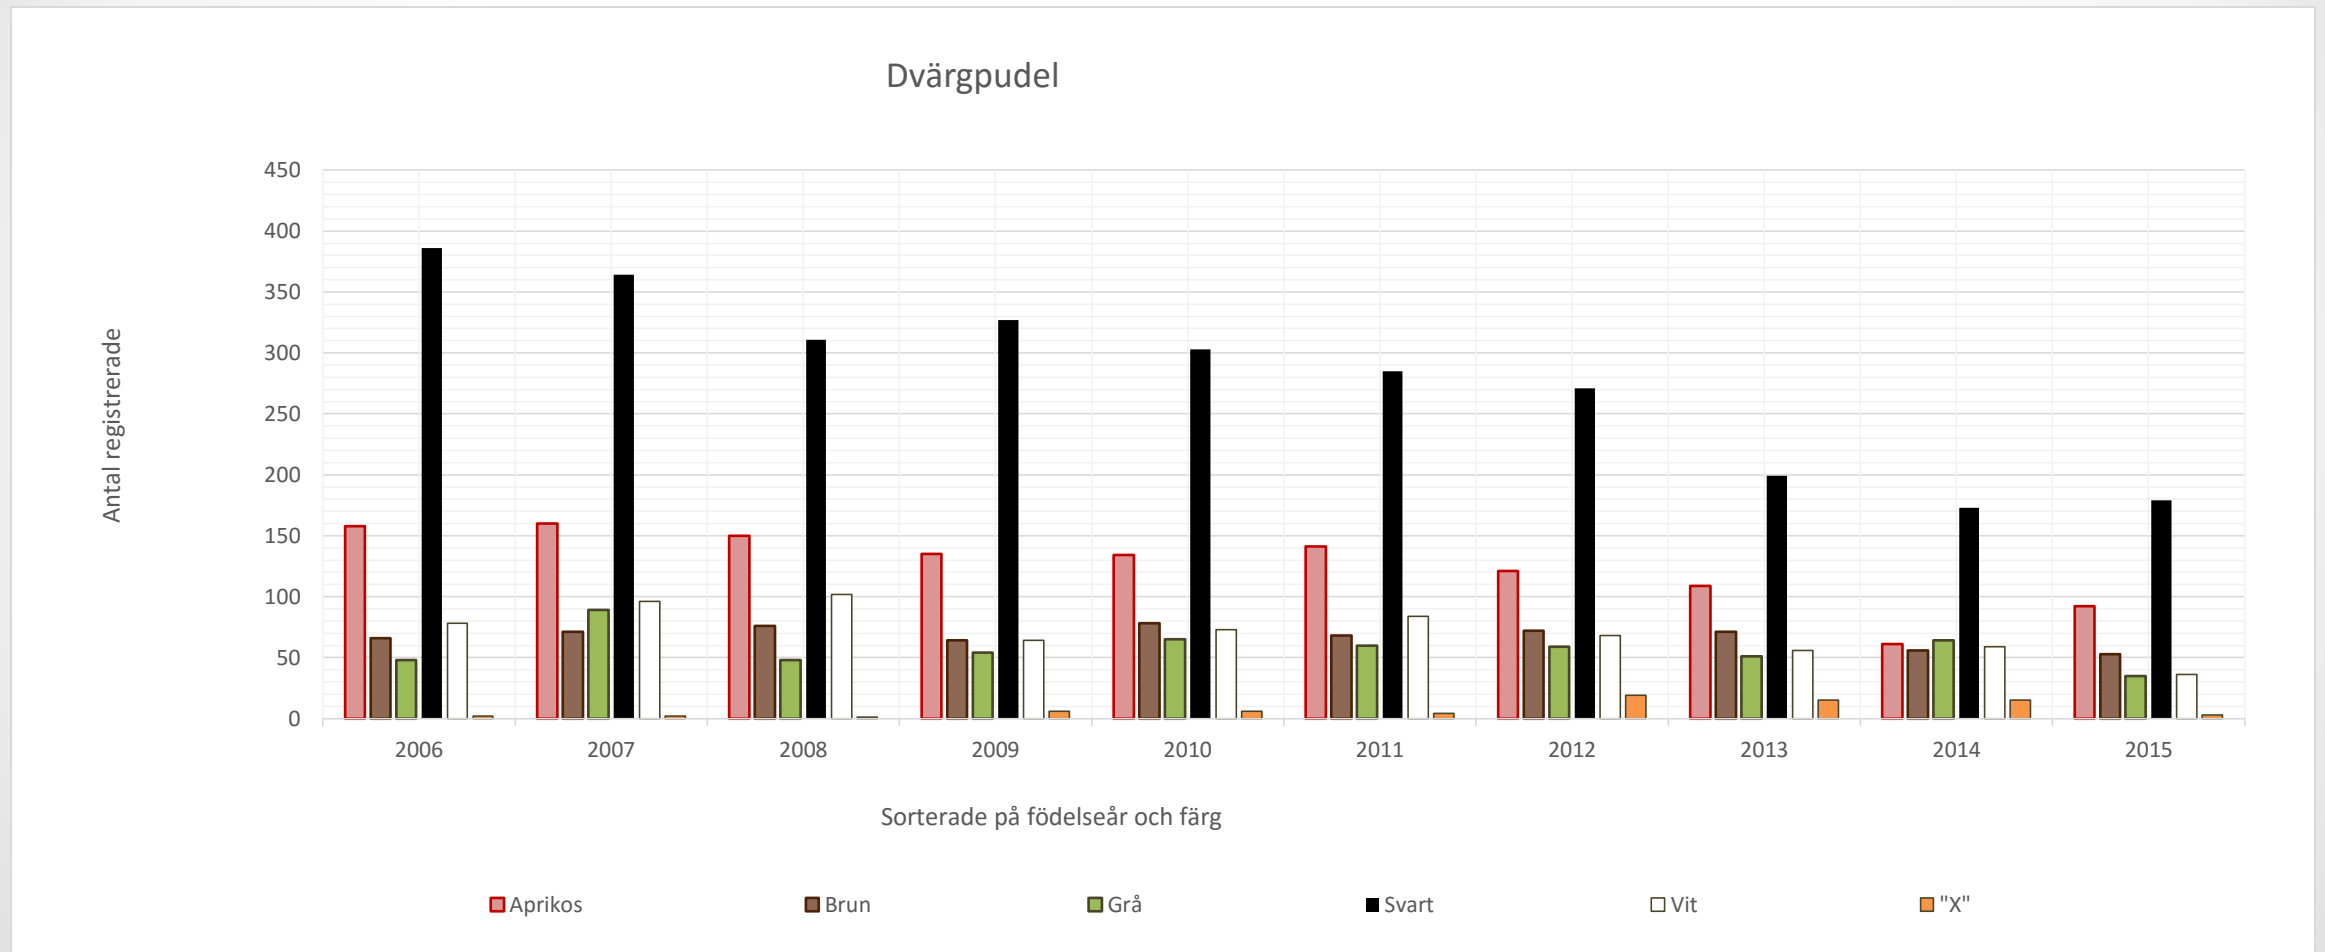

Medium poodles, registration colours

Mellanpudel

Dwarf poodle

Toy poodle

Toypudel

Standard poodle

Storpuddel

Registered Poodles with "not approved colour" (birth year 2010 – 2015)

Standard: Overall 6, of which 3 are crème
Medium/Dwarf/Toy: see below