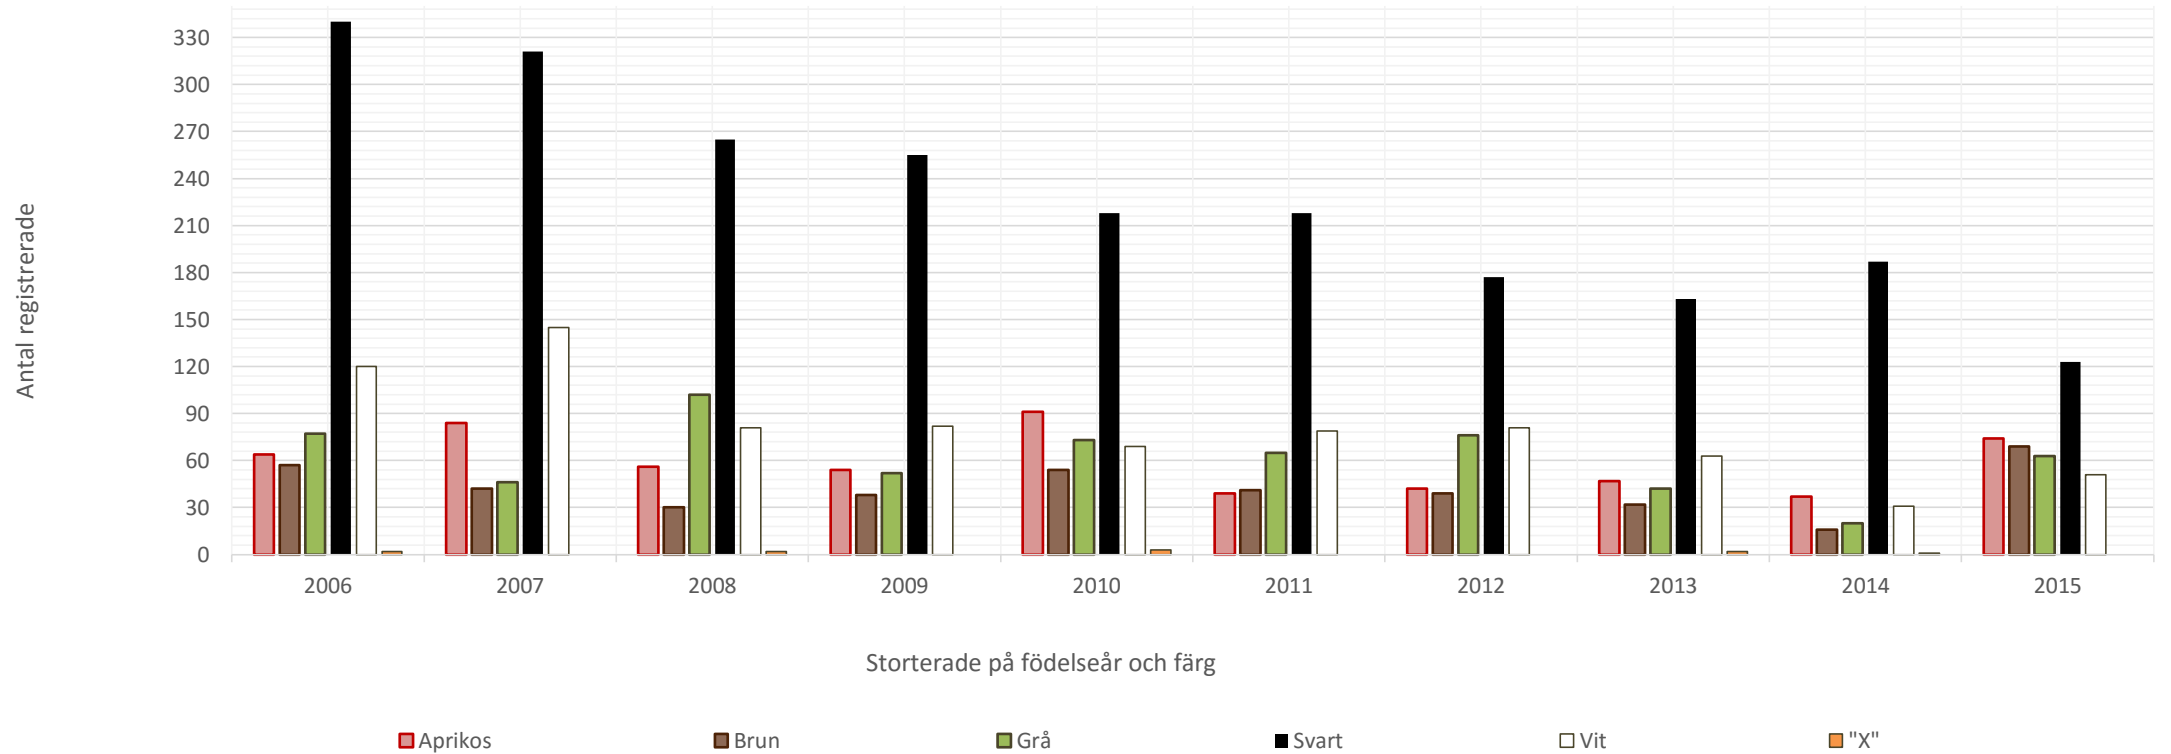

Medium poodles, registration colours

Mellanpudel

Dwarf poodle

Toy poodle

Toypudel

Standard poodle

Storpuddel

Registered Poodles with "not approved colour" (birth year 2010 – 2015)

Standard: Overall 6, of which 3 are crème
Medium/Dwarf/Toy: see below