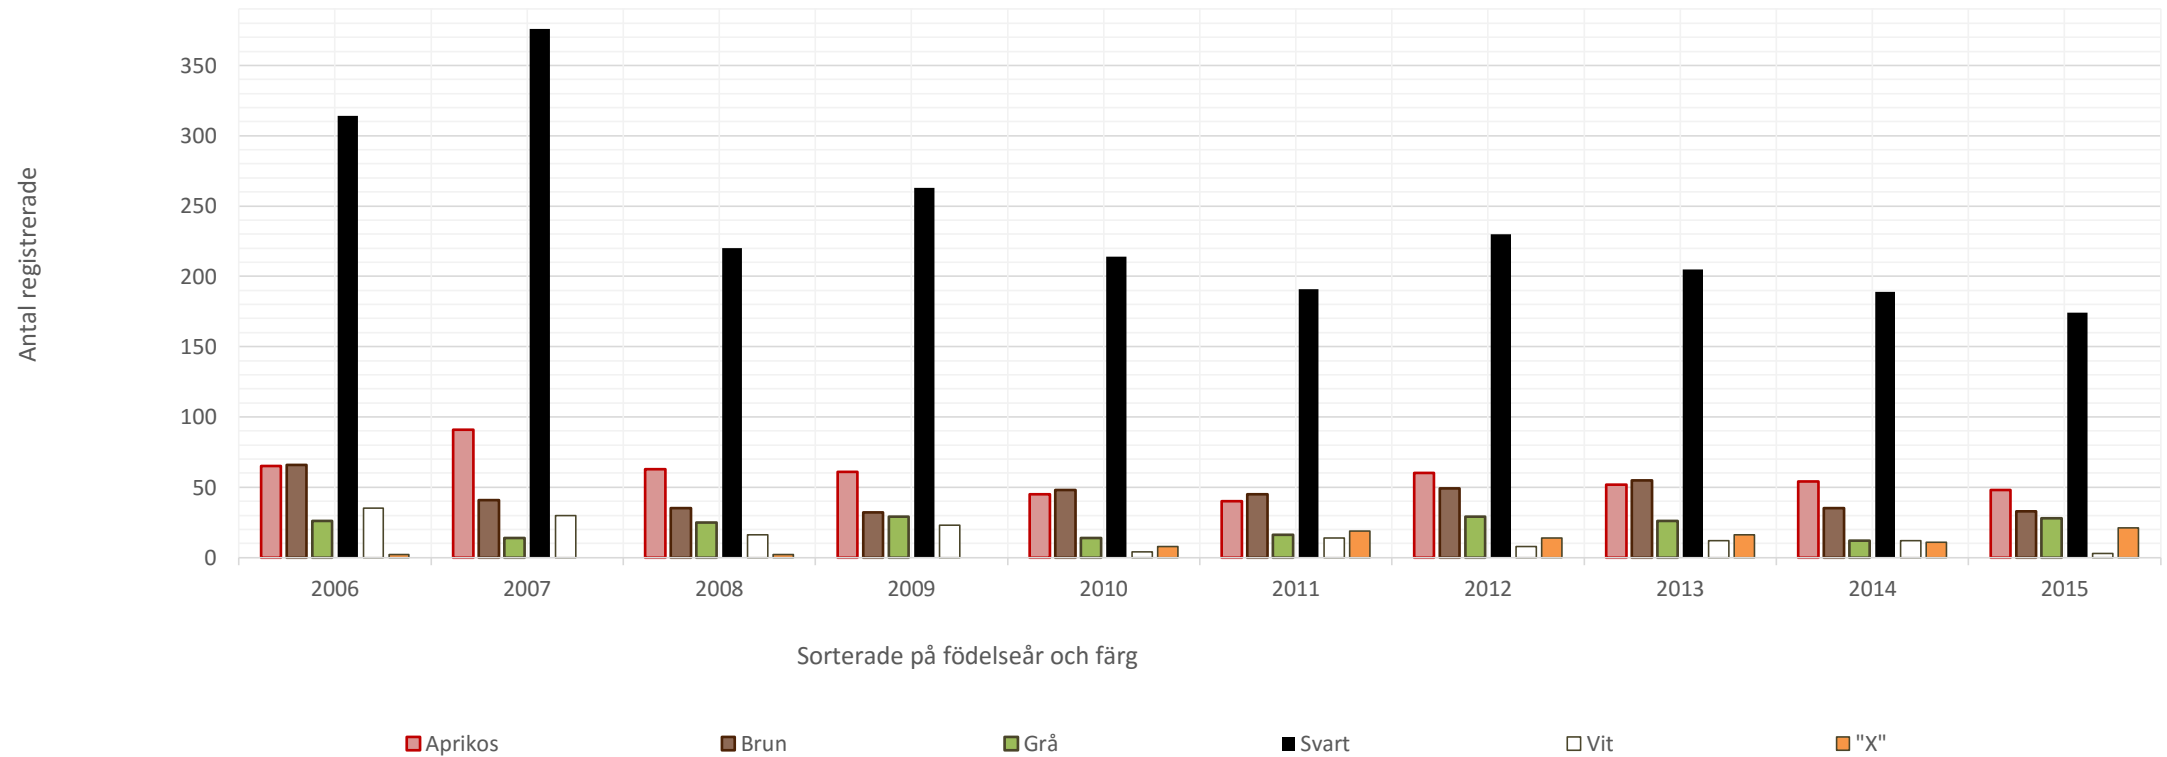

Medium poodles, registration colours

Mellanpudel

Dwarf poodle

Toy poodle

Toypudel

Standard poodle

Storpuddel

Registered Poodles with "not approved colour" (birth year 2010 – 2015)

Standard: Overall 6, of which 3 are crème
Medium/Dwarf/Toy: see below