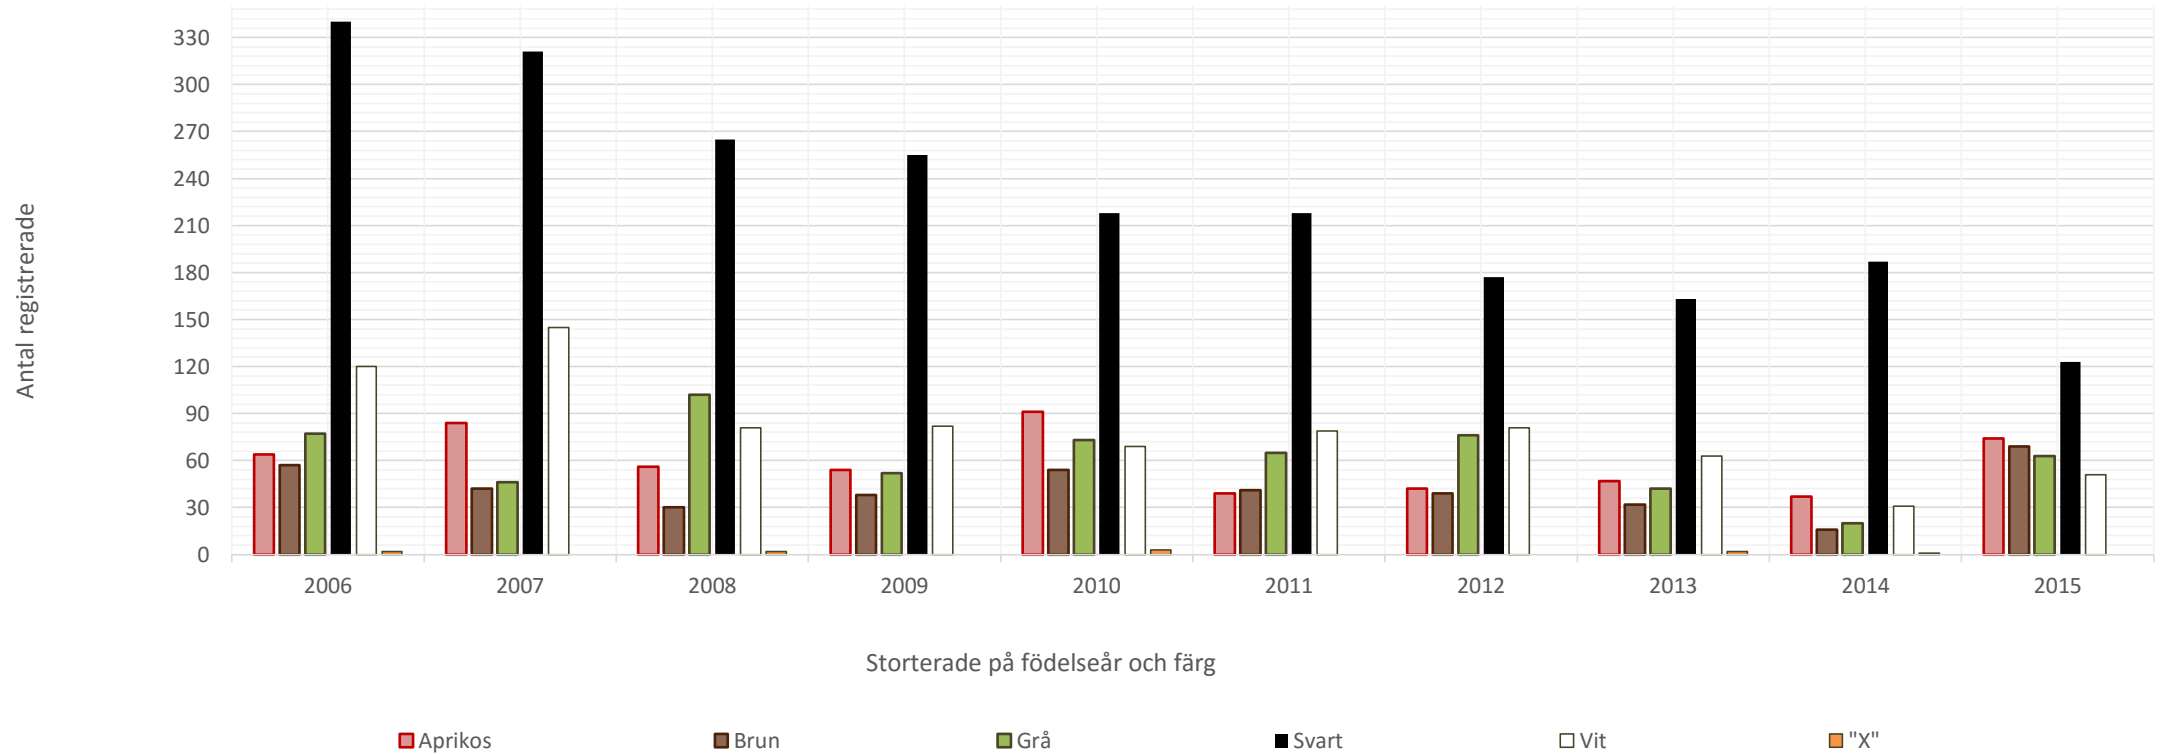

Medium poodles, registration colours

Mellanpudel

Dwarf poodle

Toy poodle

Toypudel

Standard poodle

Storpuddel

Registered Poodles with "not approved colour" (birth year 2010 – 2015)

Standard: Overall 6, of which 3 are crème
Medium/Dwarf/Toy: see below