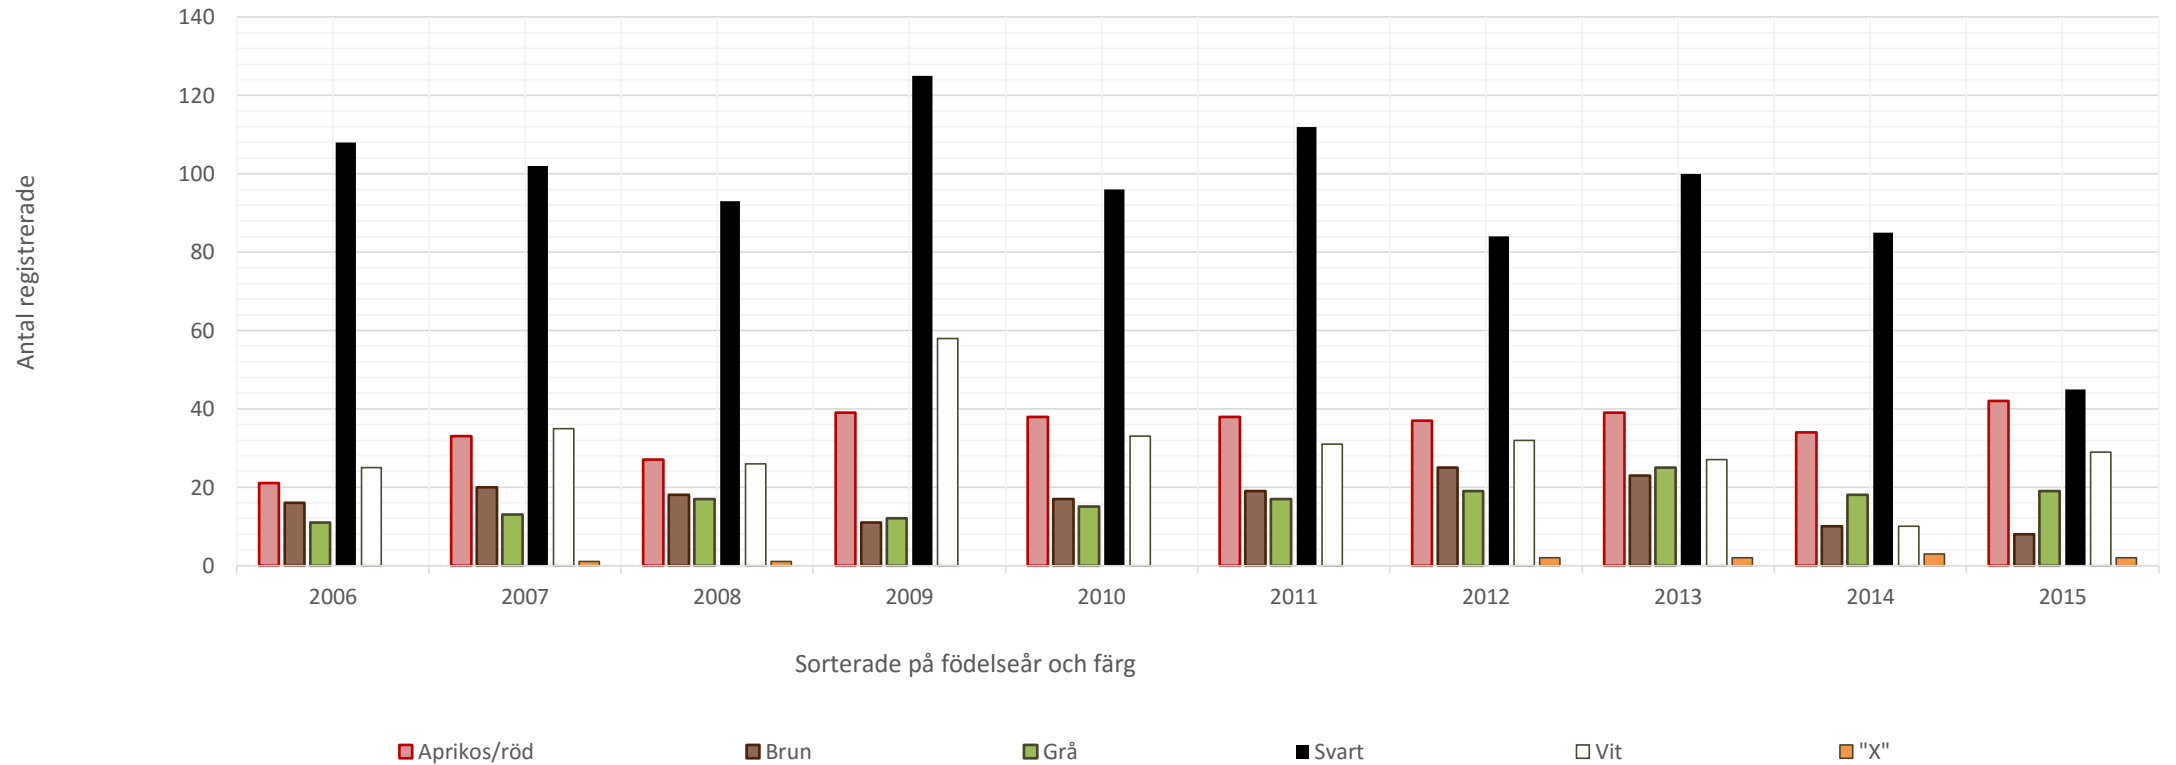

Medium poodles, registration colours

Mellanpudel

Dwarf poodle

Toy poodle

Toypudel

Standard poodle

Storpuddel

Registered Poodles with "not approved colour" (birth year 2010 – 2015)

Standard: Overall 6, of which 3 are crème
Medium/Dwarf/Toy: see below